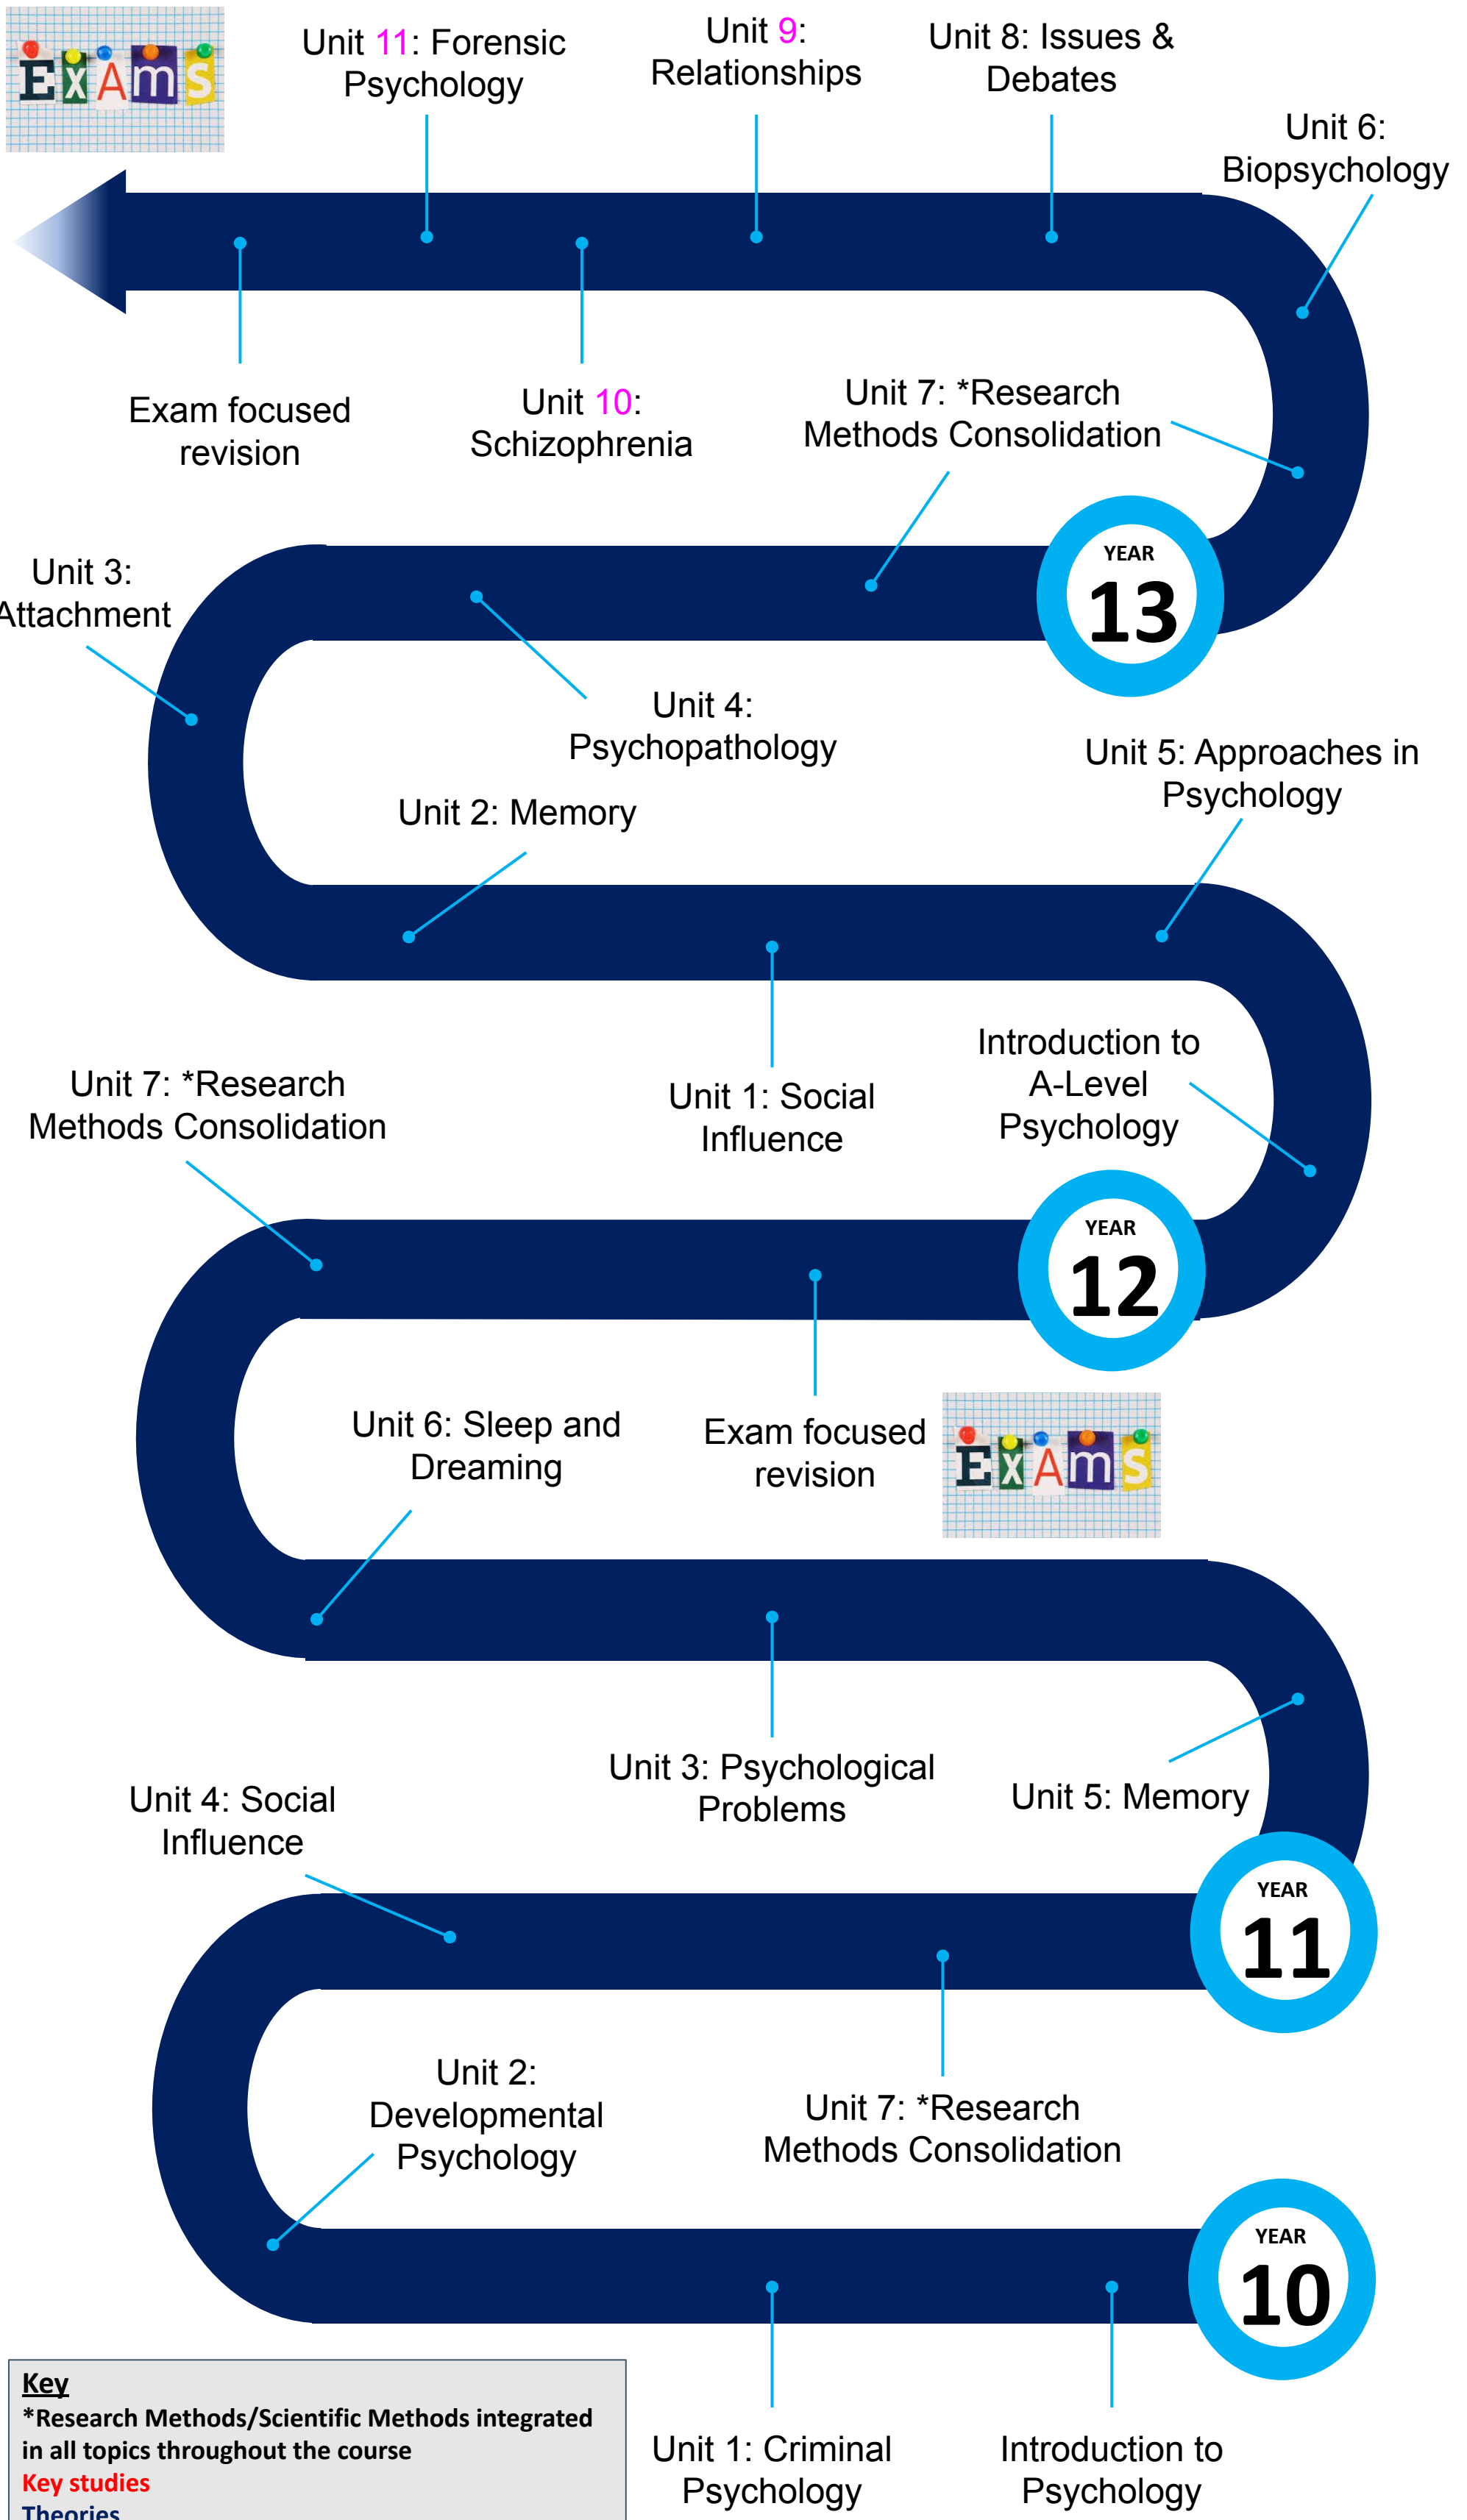

Sociology Learning Journey: Road Map

Key
 *Research Methods/Scientific Methods integrated in all topics throughout the course
Key studies
Theories

Unit 1: Criminal Psychology

Introduction to Psychology

Unit 2: Developmental Psychology

Unit 7: *Research Methods Consolidation

Unit 4: Social Influence

Unit 3: Psychological Problems

Unit 5: Memory

Unit 6: Sleep and Dreaming

Exam focused revision

Unit 7: *Research Methods Consolidation

Unit 1: Social Influence

Introduction to A-Level Psychology

Unit 2: Memory

Unit 4: Psychopathology

Unit 5: Approaches in Psychology

Unit 3: Attachment

Unit 10: Schizophrenia

Unit 7: *Research Methods Consolidation

Unit 6: Biopsychology

Exam focused revision

Unit 11: Forensic Psychology

Unit 9: Relationships

Unit 8: Issues & Debates

YEAR
13

YEAR
12

YEAR
11

YEAR
10