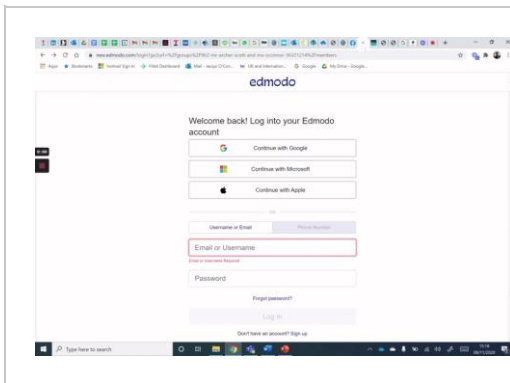

09/11/2020

Dear Parent/Carer

Please find additional assistance on how to assist your child in using Edmodo.

<https://www.loom.com/share/ecb6bfa9b54d41d68c67d388c935634f>

It is a 5 minute step by step guide and can be watched on a mobile phone as well as a PC.

[How to log on to Edmodo \(new users\)](#)

If you have lost your Edmodo password but know a class-code then you can reset it without having to create a new log-in. This stops you from having more than one account.